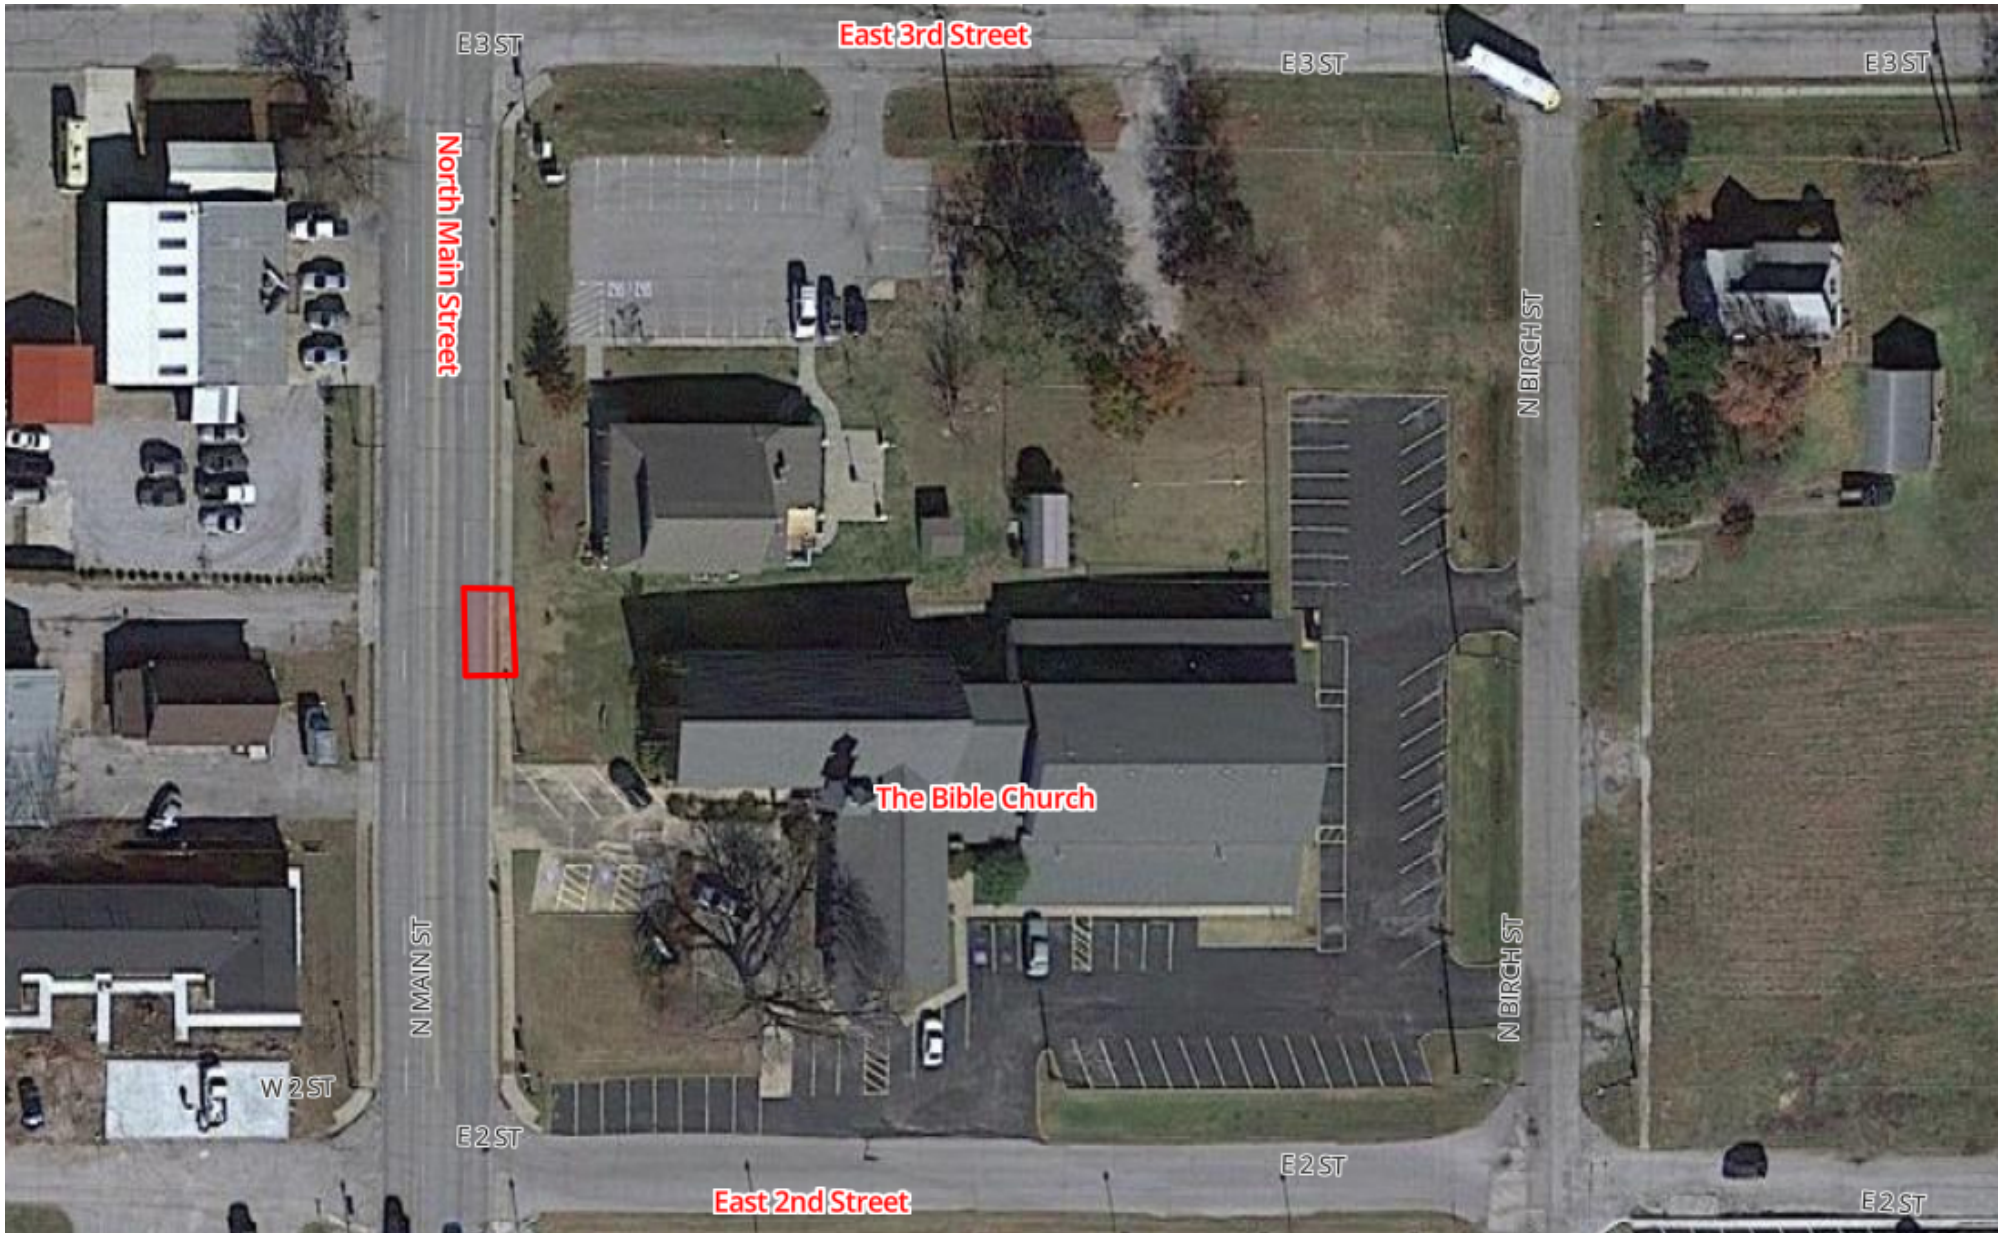

Main Street Lane Closure

1" = 81 ft

Location Map

10/14/2021

This map may represent a visual display of related geographic information. Data provided here on is not guarantee of actual field conditions. To be sure of complete accuracy, please contact the responsible staff for most up-to-date information.