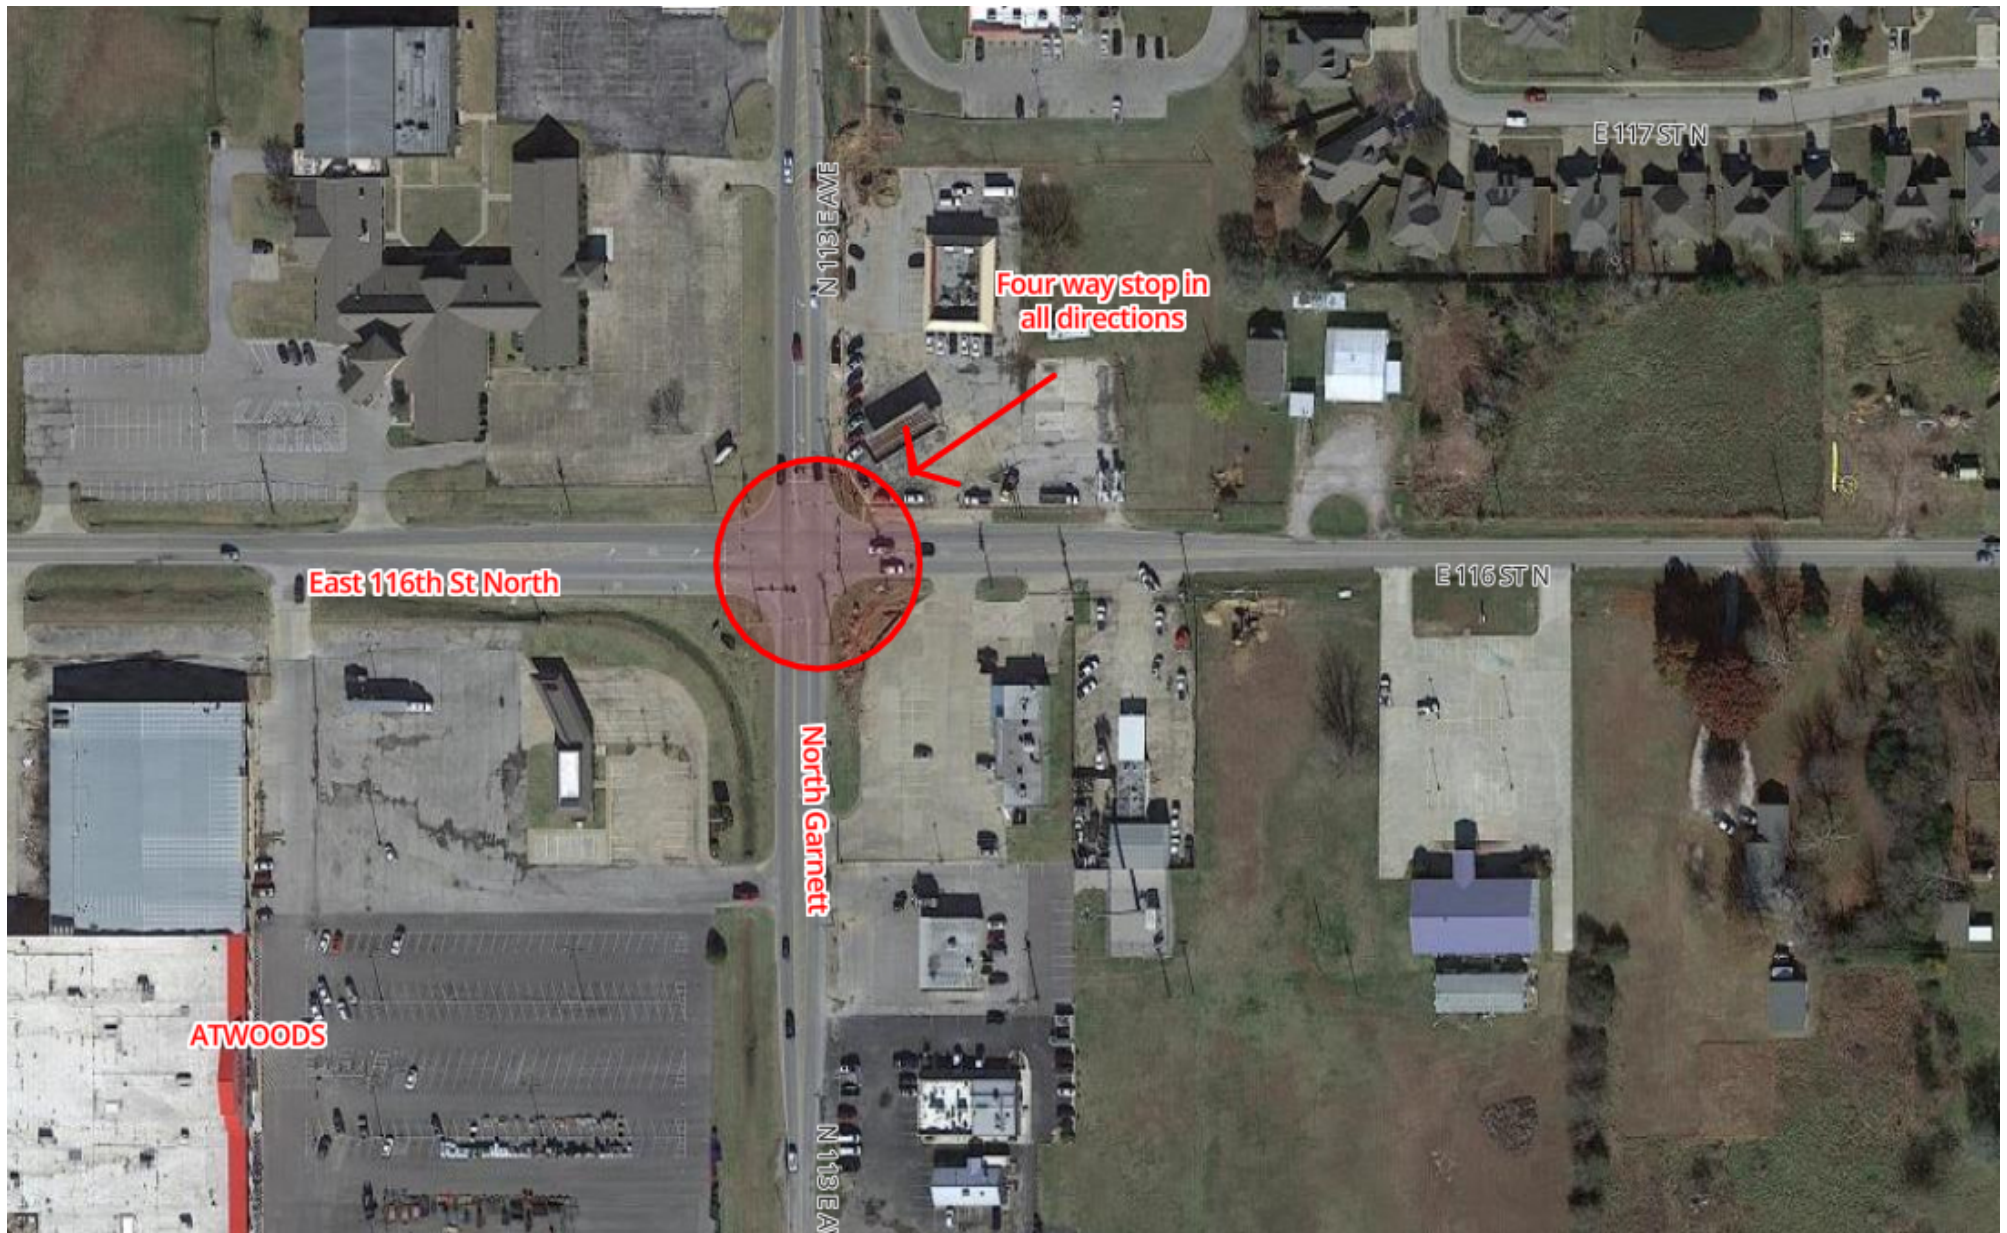

Utility Work/ Traffic Signal

1" = 200 ft

Location map

10/14/2021

OWASSO
REAL People • REAL Character • REAL Community

This map may represent a visual display of related geographic information. Data provided here on is not guarantee of actual field conditions. To be sure of complete accuracy, please contact the responsible staff for most up-to-date information.