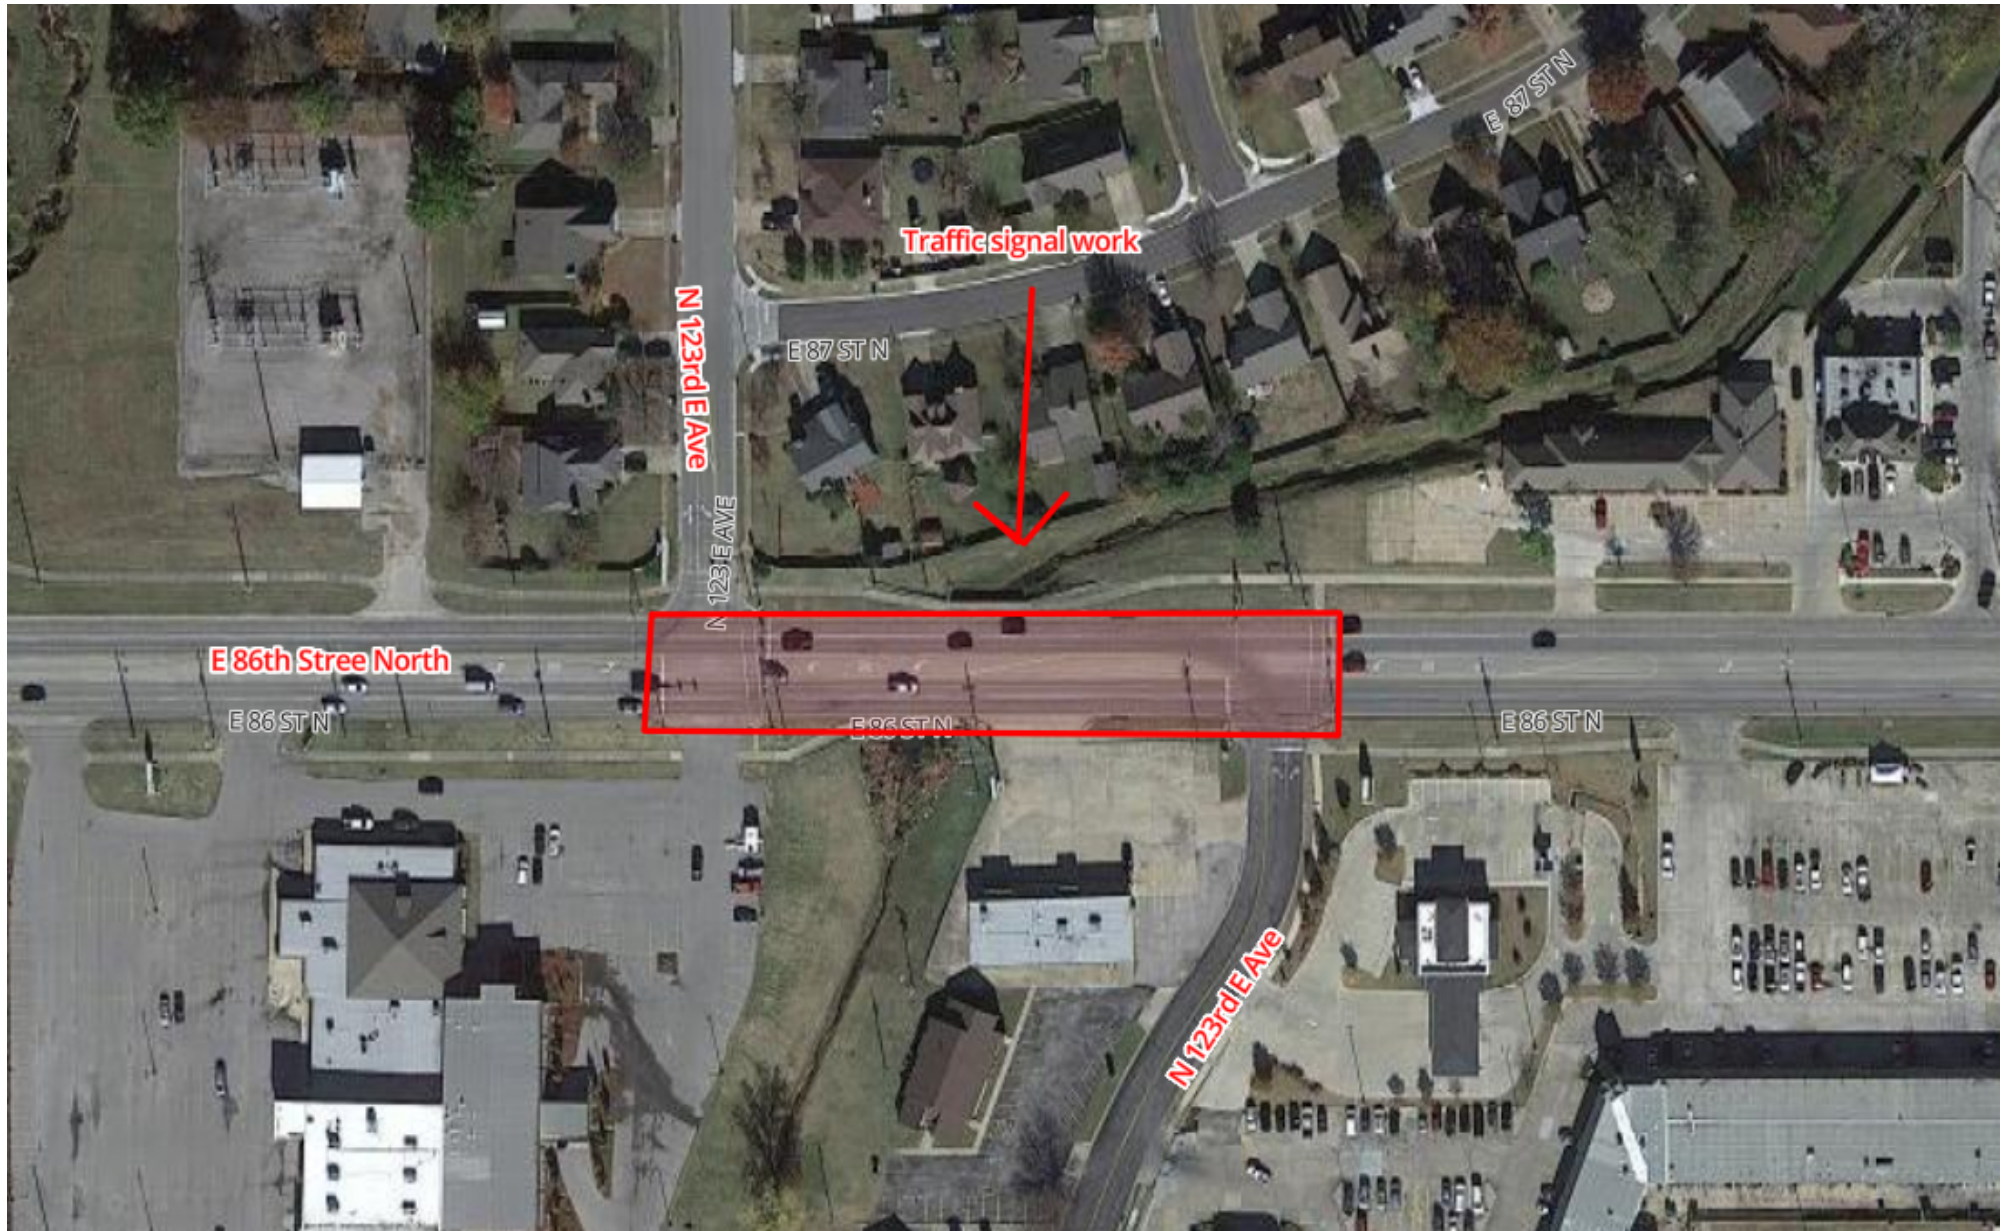

Traffic Signal Maintenance

1" = 152 ft

Location Map

10/01/2021

OWASSO
REAL PEOPLE • REAL CHARACTER • REAL COMMUNITY

This map may represent a visual display of related geographic information. Data provided here on is not guarantee of actual field conditions. To be sure of complete accuracy, please contact the responsible staff for most up-to-date information.