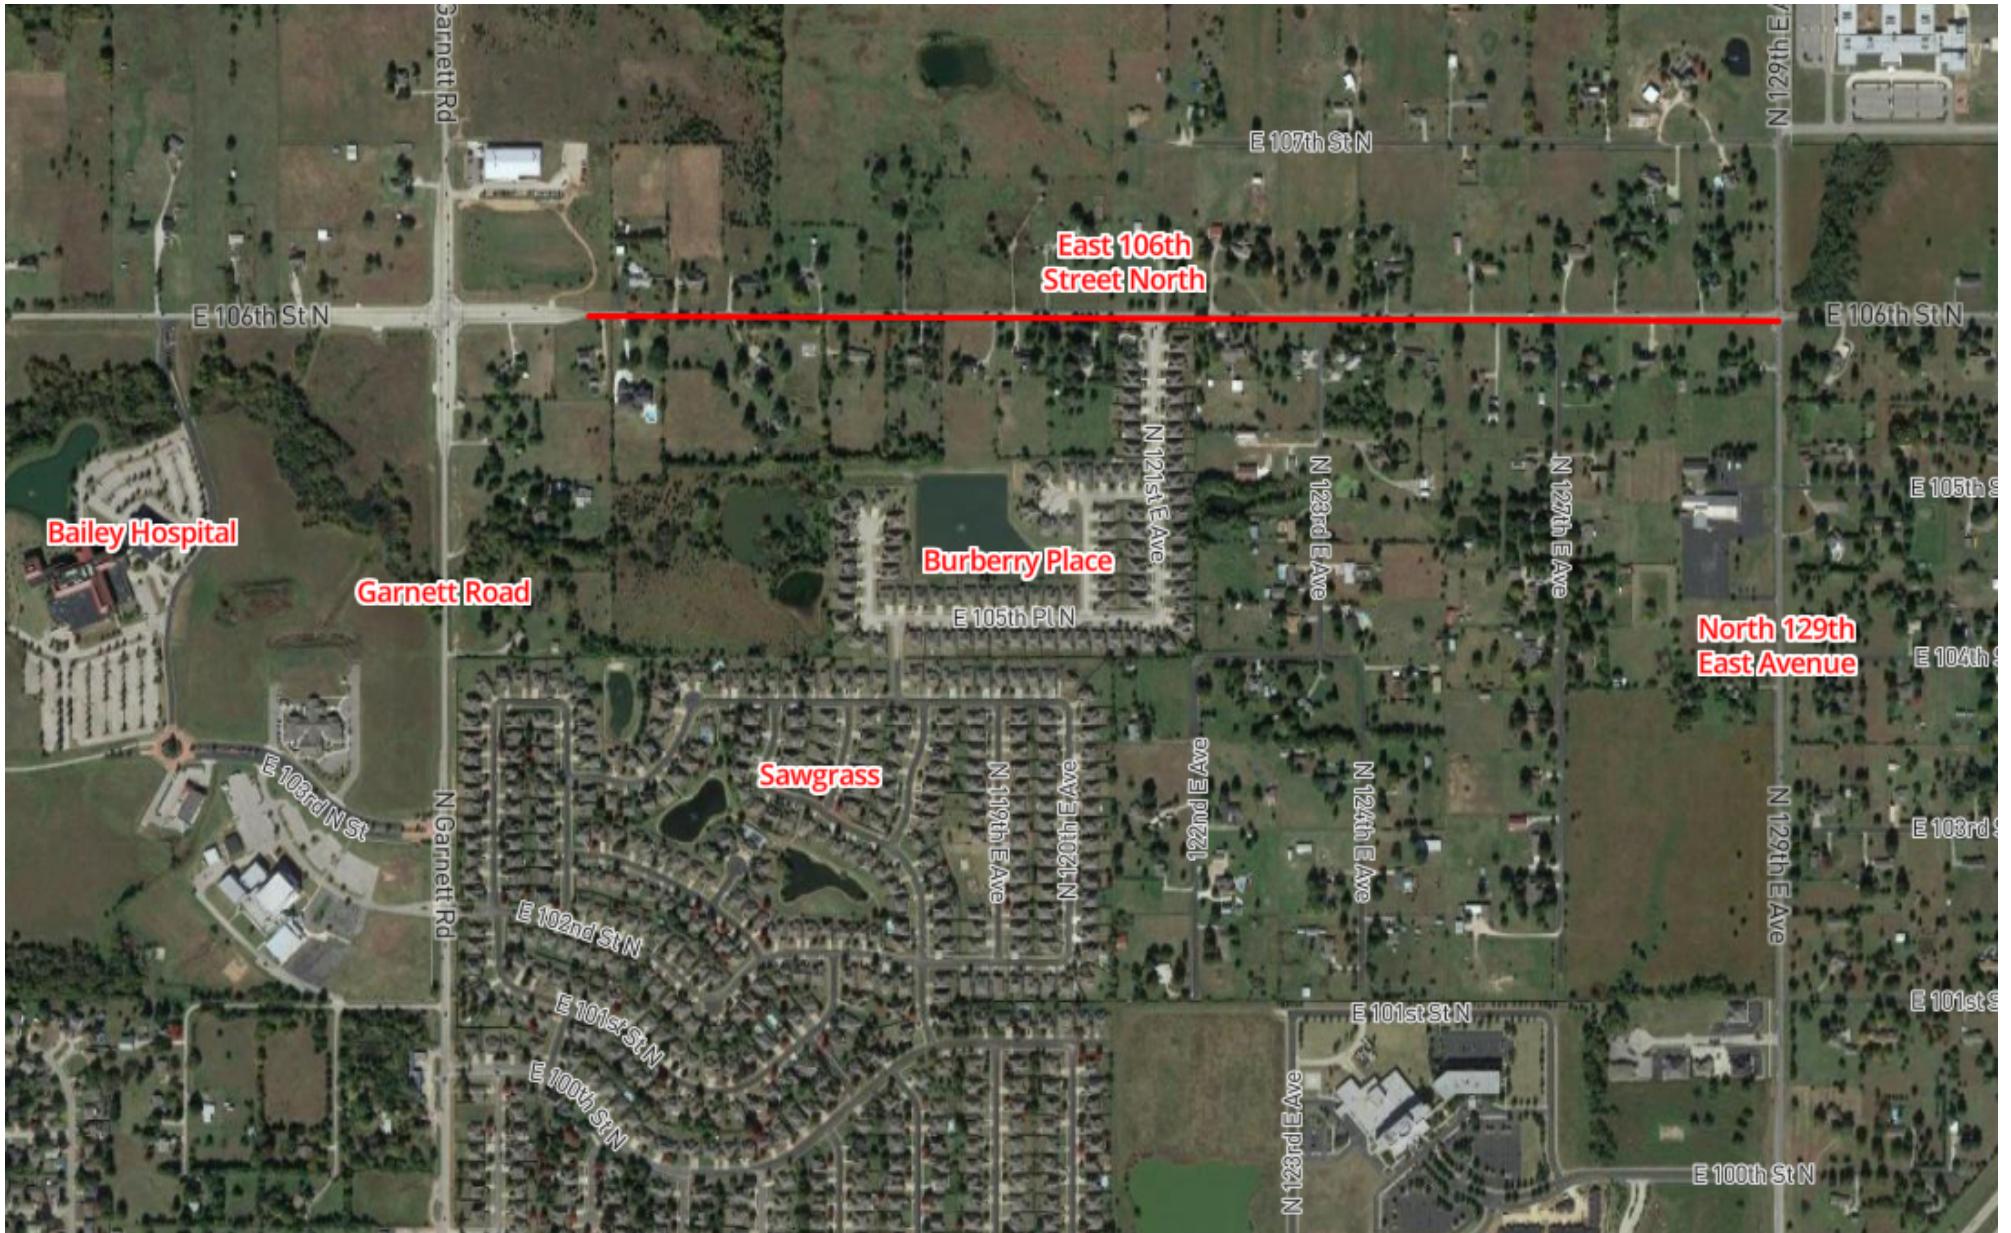

East 106th Road Work

1" = 944 ft

Location Map

12/28/2020

This map may represent a visual display of related geographic information. Data provided here on is not guarantee of actual field conditions. To be sure of complete accuracy, please contact the responsible staff for most up-to-date information.