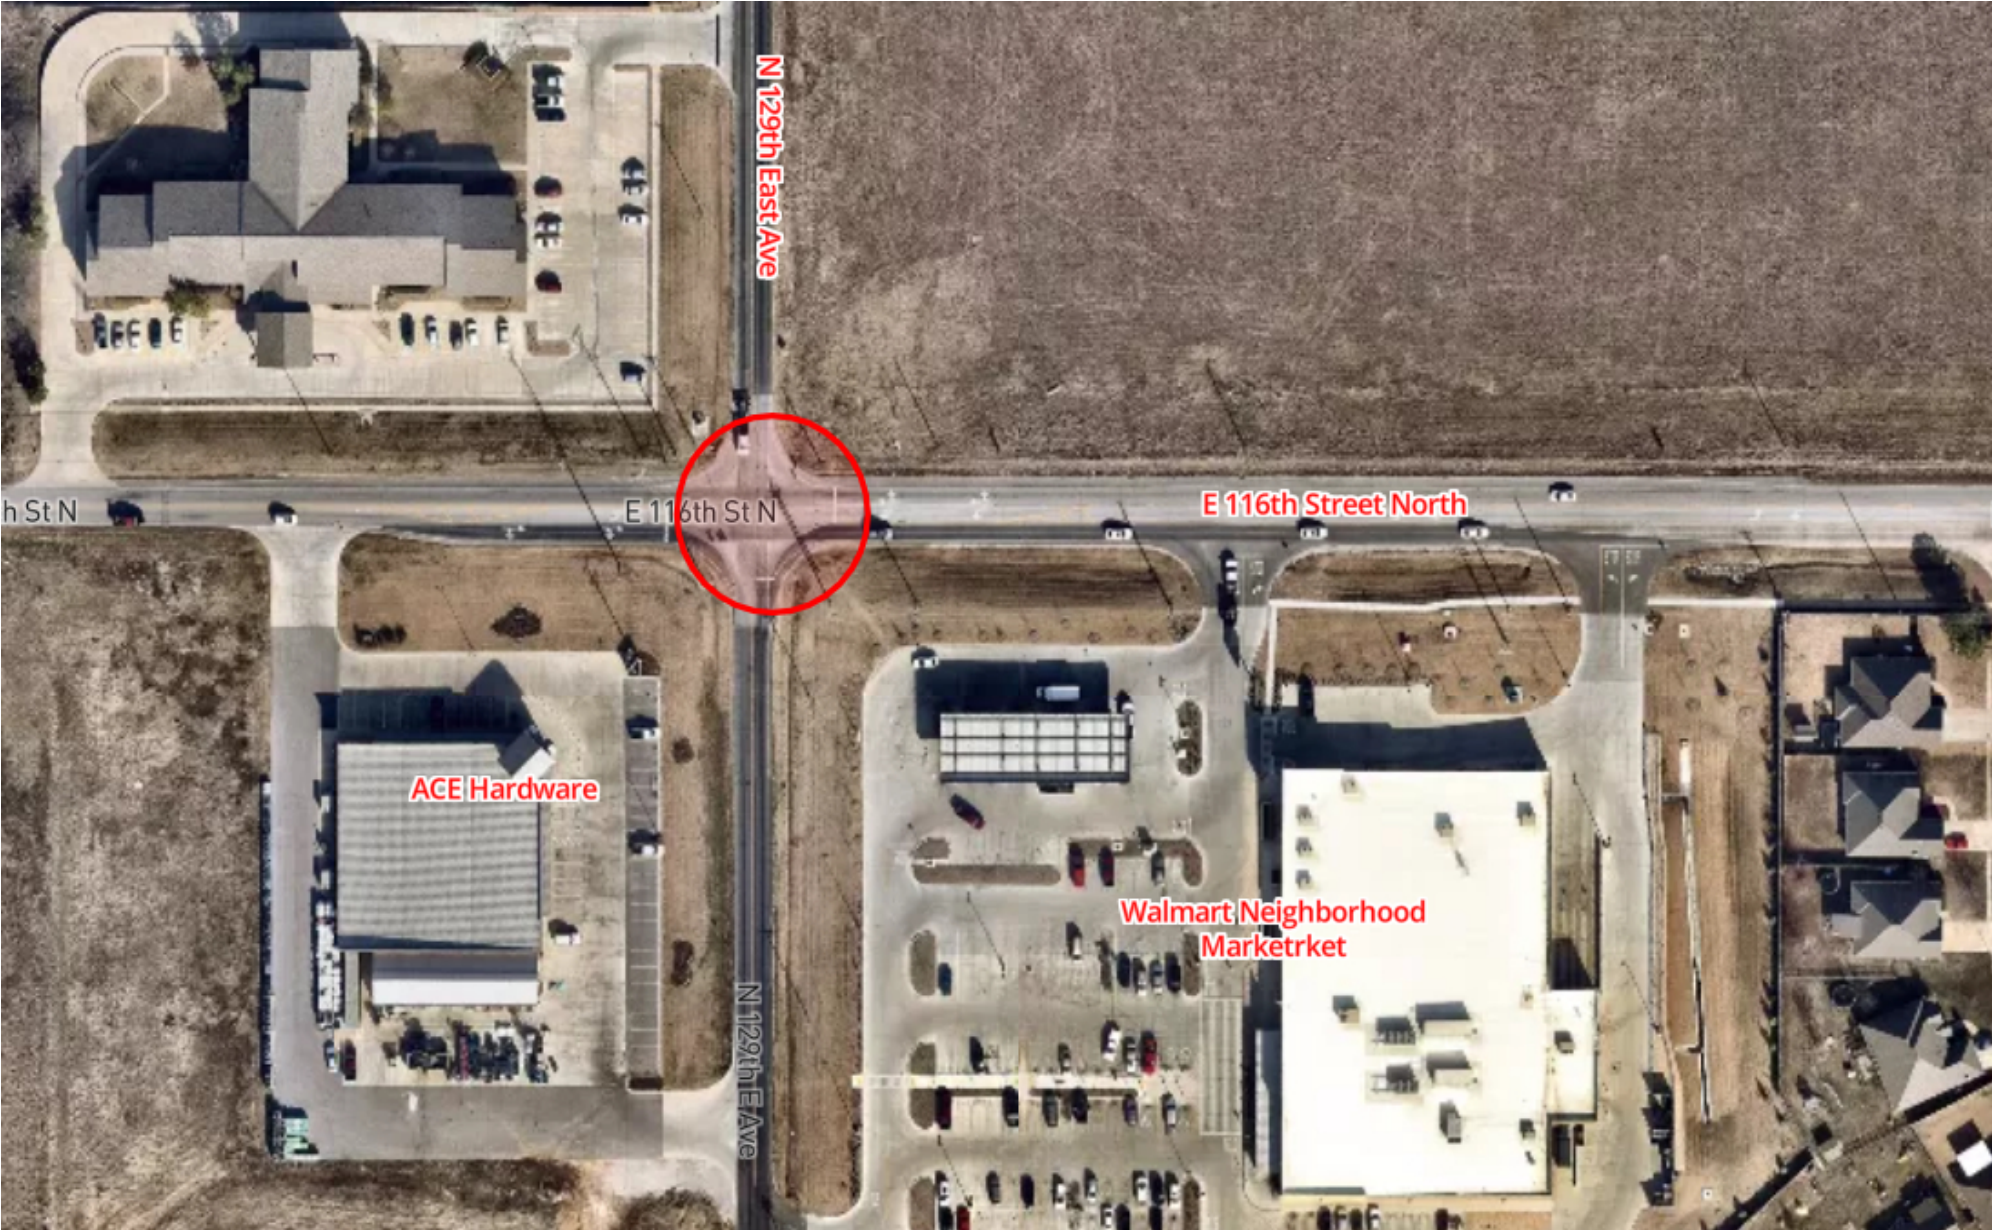

E 116th St N @ N 129th Intersection

1" = 141 ft	Location Map	07/23/2020	 REAL People • REAL Character • REAL Community
-------------	--------------	------------	--

This map may represents a visual display of related geographic information. Data provided here on is not guarantee of actual field conditions. To be sure of complete accuracy, please contact the responsible staff for most up-to-date information.