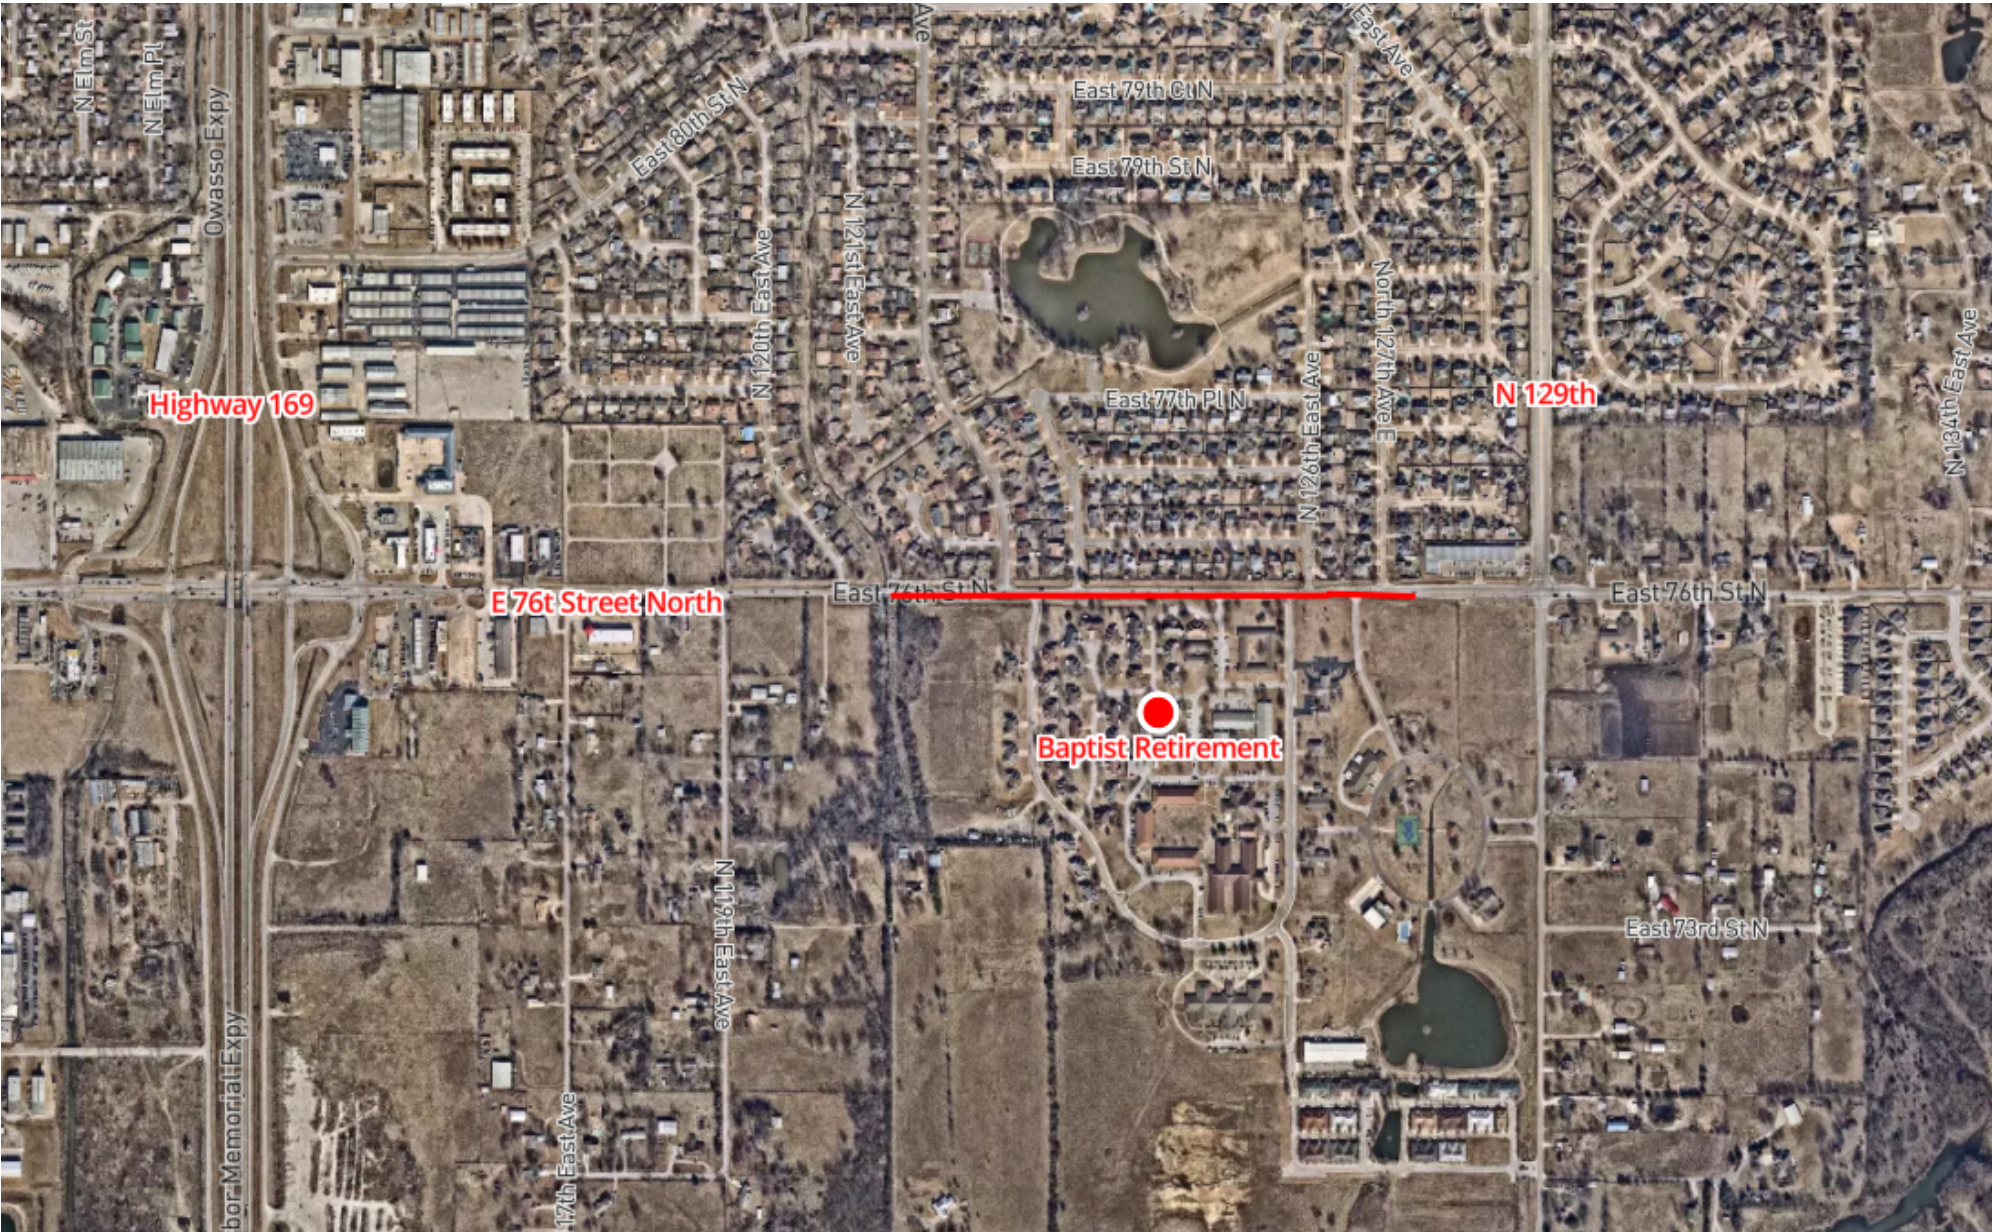

East 76th Street Concrete Placement

1" = 967 ft	Location Map	06/23/2020	 REAL People • REAL Character • REAL Community
-------------	--------------	------------	--

This map may represent a visual display of related geographic information. Data provided here on is not guarantee of actual field conditions. To be sure of complete accuracy, please contact the responsible staff for most up-to-date information.