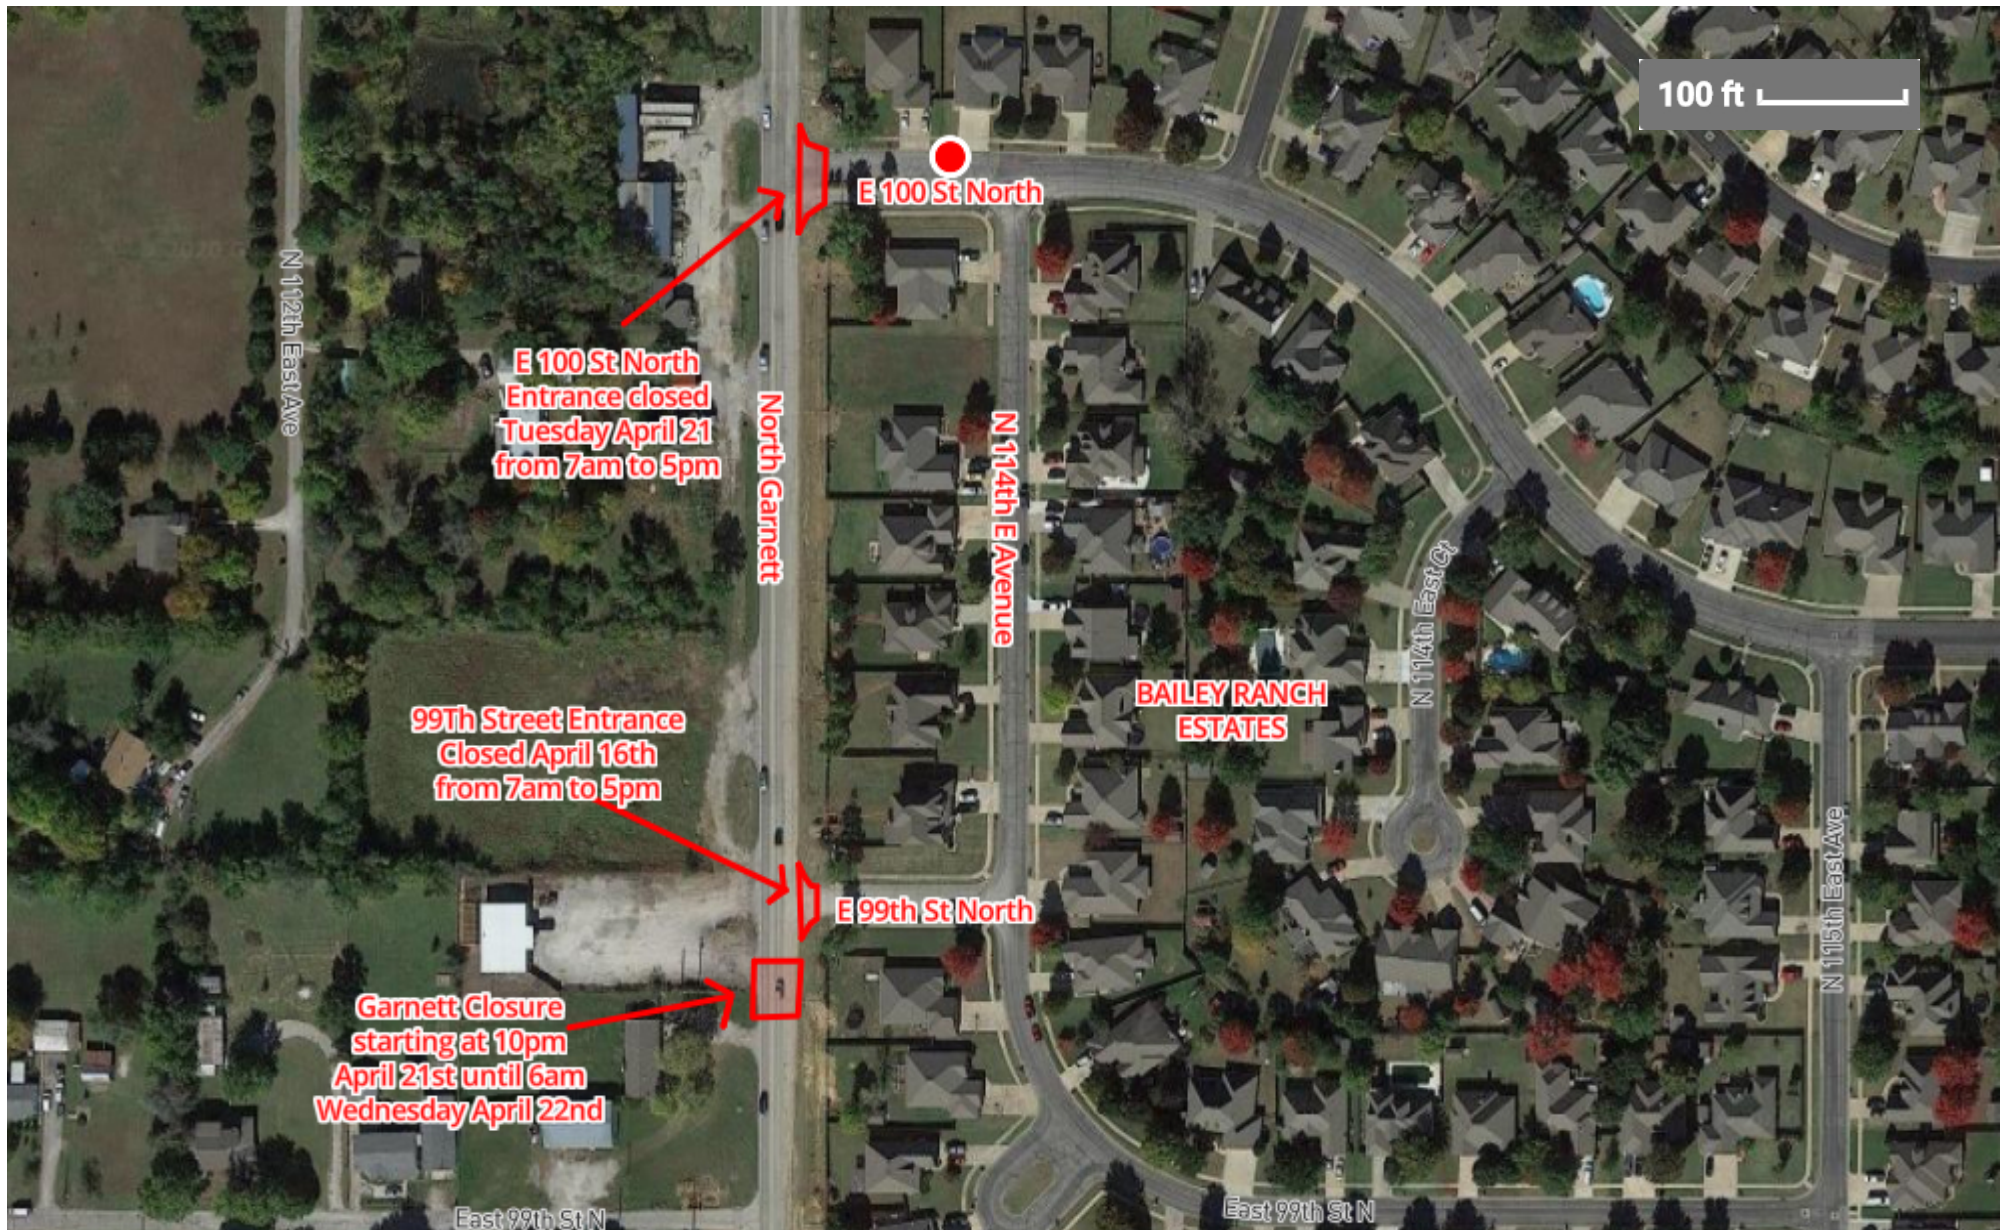

# Upcoming Garnett Closures

1" = 213 ft

Location Map

04/15/2020

This map may represent a visual display of related geographic information. Data provided here on is not guarantee of actual field conditions. To be sure of complete accuracy, please contact the responsible staff for most up-to-date information.