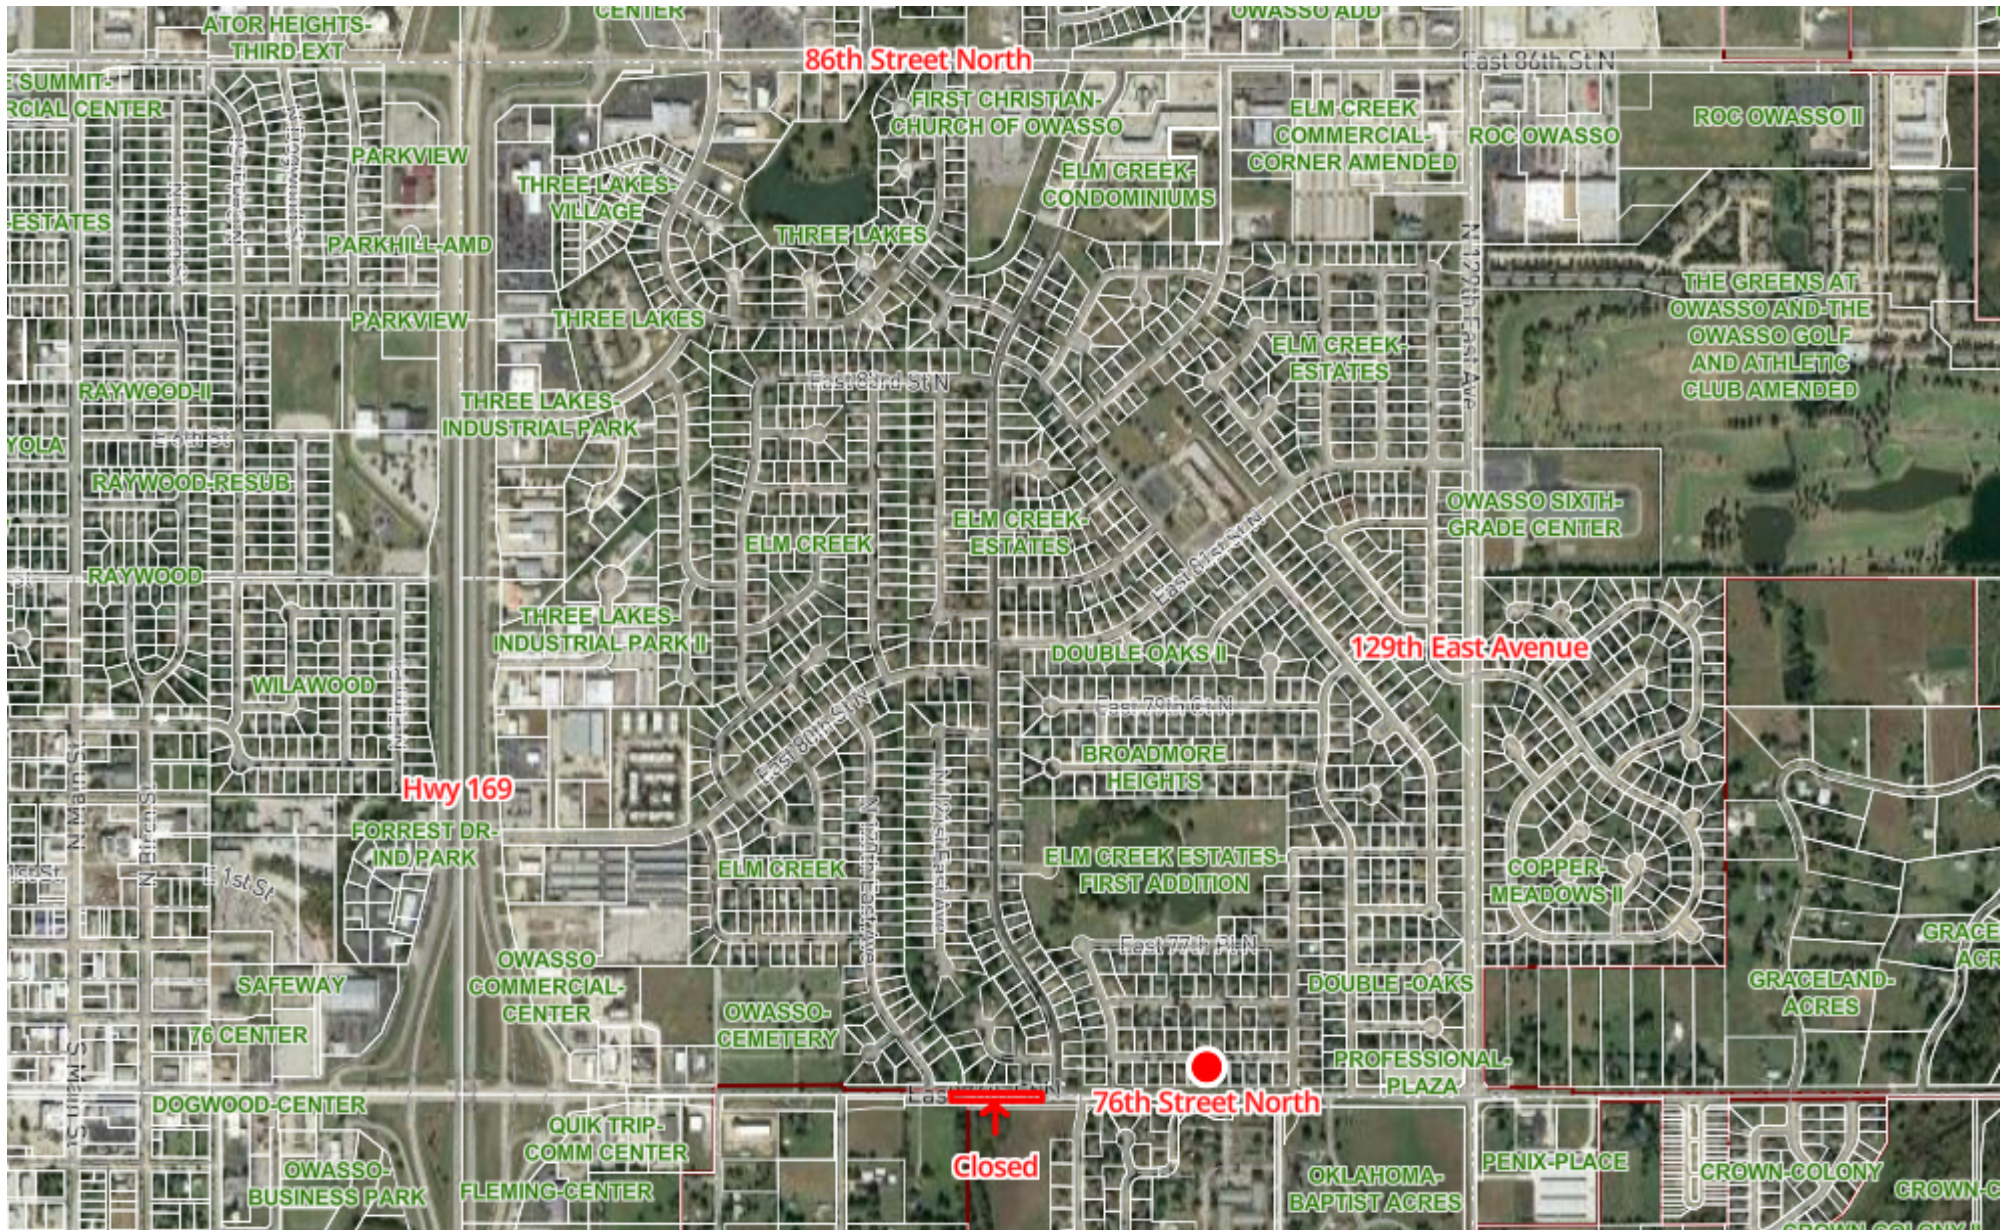

# 76th Street Temporary Road Closure

1" = 1250 ft

Location Map

02/24/2020

This map may represent a visual display of related geographic information. Data provided here on is not guarantee of actual field conditions. To be sure of complete accuracy, please contact the responsible staff for most up-to-date information.