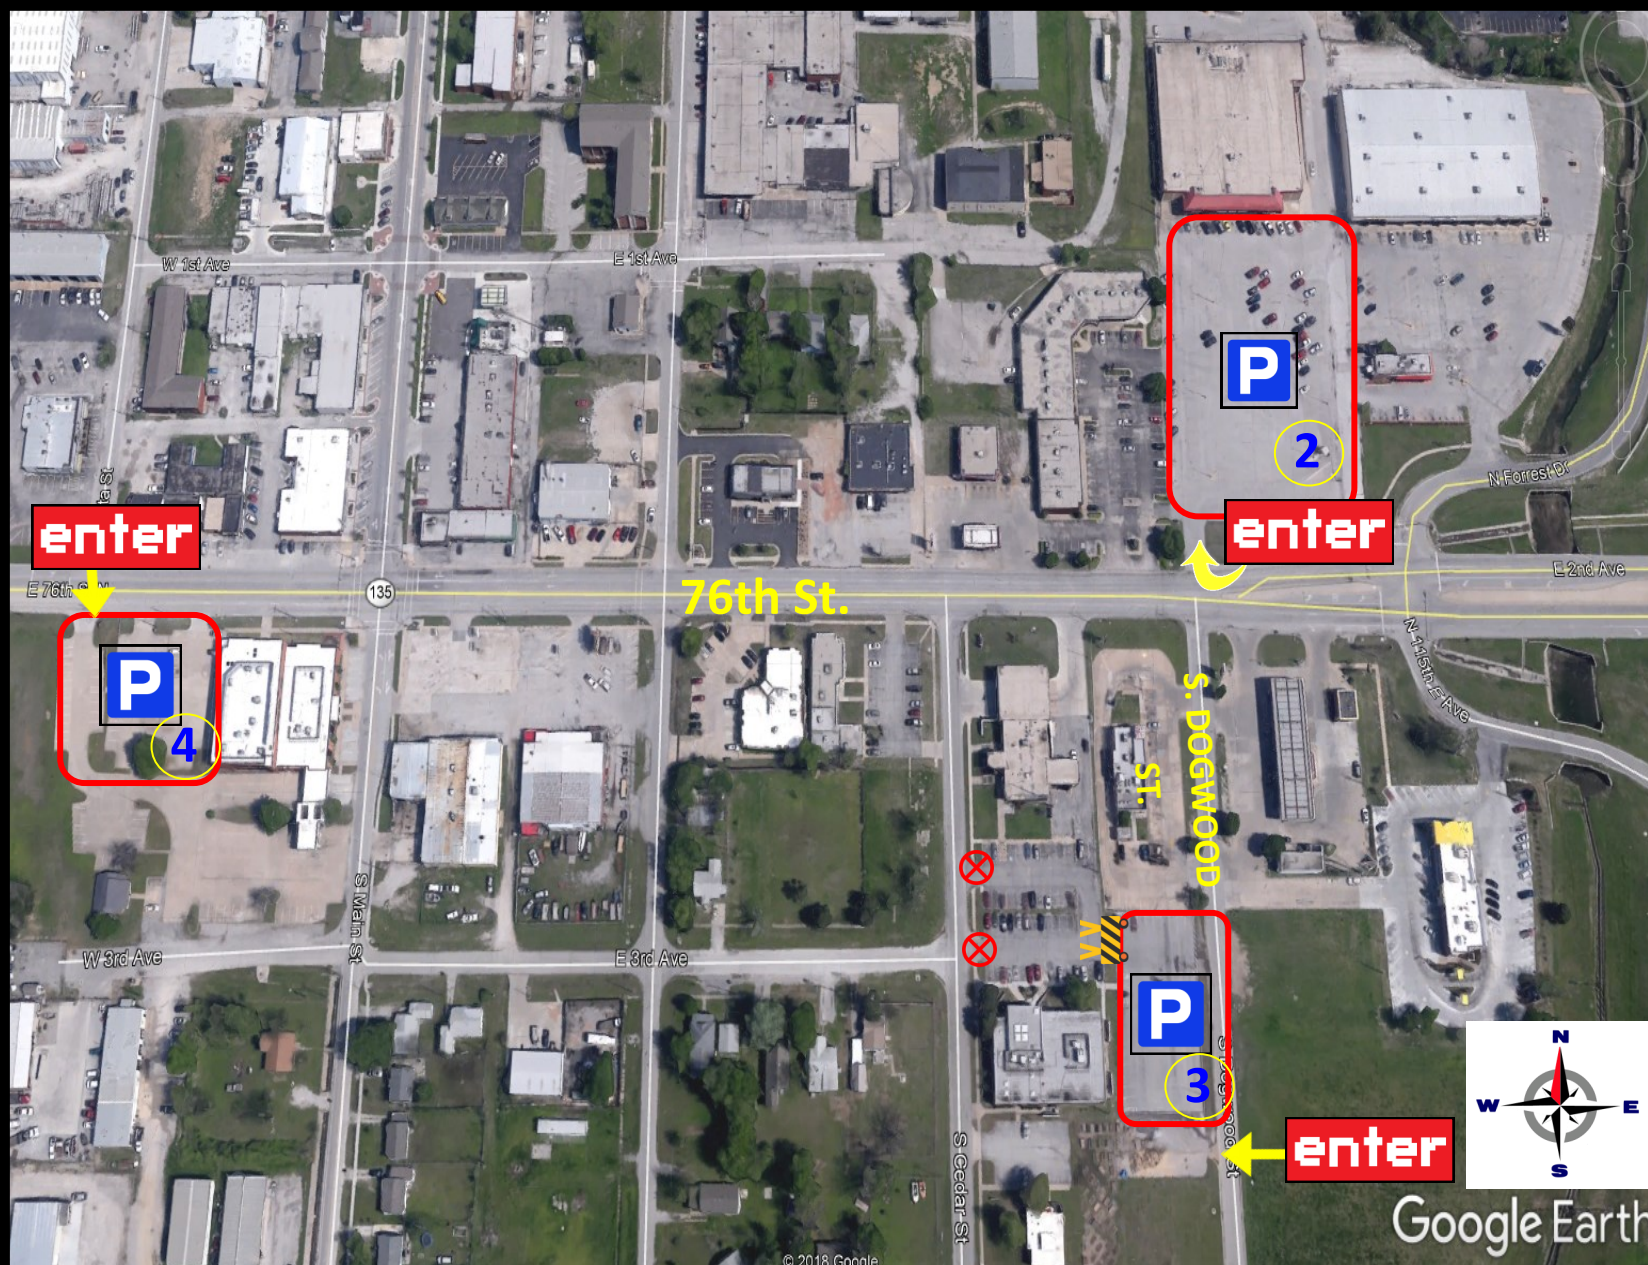

# HARVEST FESTIVAL DESIGNATED PARKING LOCATIONS

SATURDAY, OCTOBER 12, 2019

St. Henry's

- HARVEST FESTIVAL DESIGNATED PARKING LOCATIONS**
- #1 St. Henry Catholic Church**  
8500 N Owasso Expy, Owasso  
(enter parking lot from 86th St)
  - #2 Owasso Public School Transportation Department**  
501 E 2nd Ave, Owasso,  
(enter parking lot from 76th St.)
  - #3 Owasso Community Center East Parking Lot**  
301 S Cedar St, Owasso  
(enter parking lot from S. Dogwood St.)
  - #4 City Hall West Parking Lot**  
200 South Main Street  
(enter parking lot from 76th St.)

Google Earth