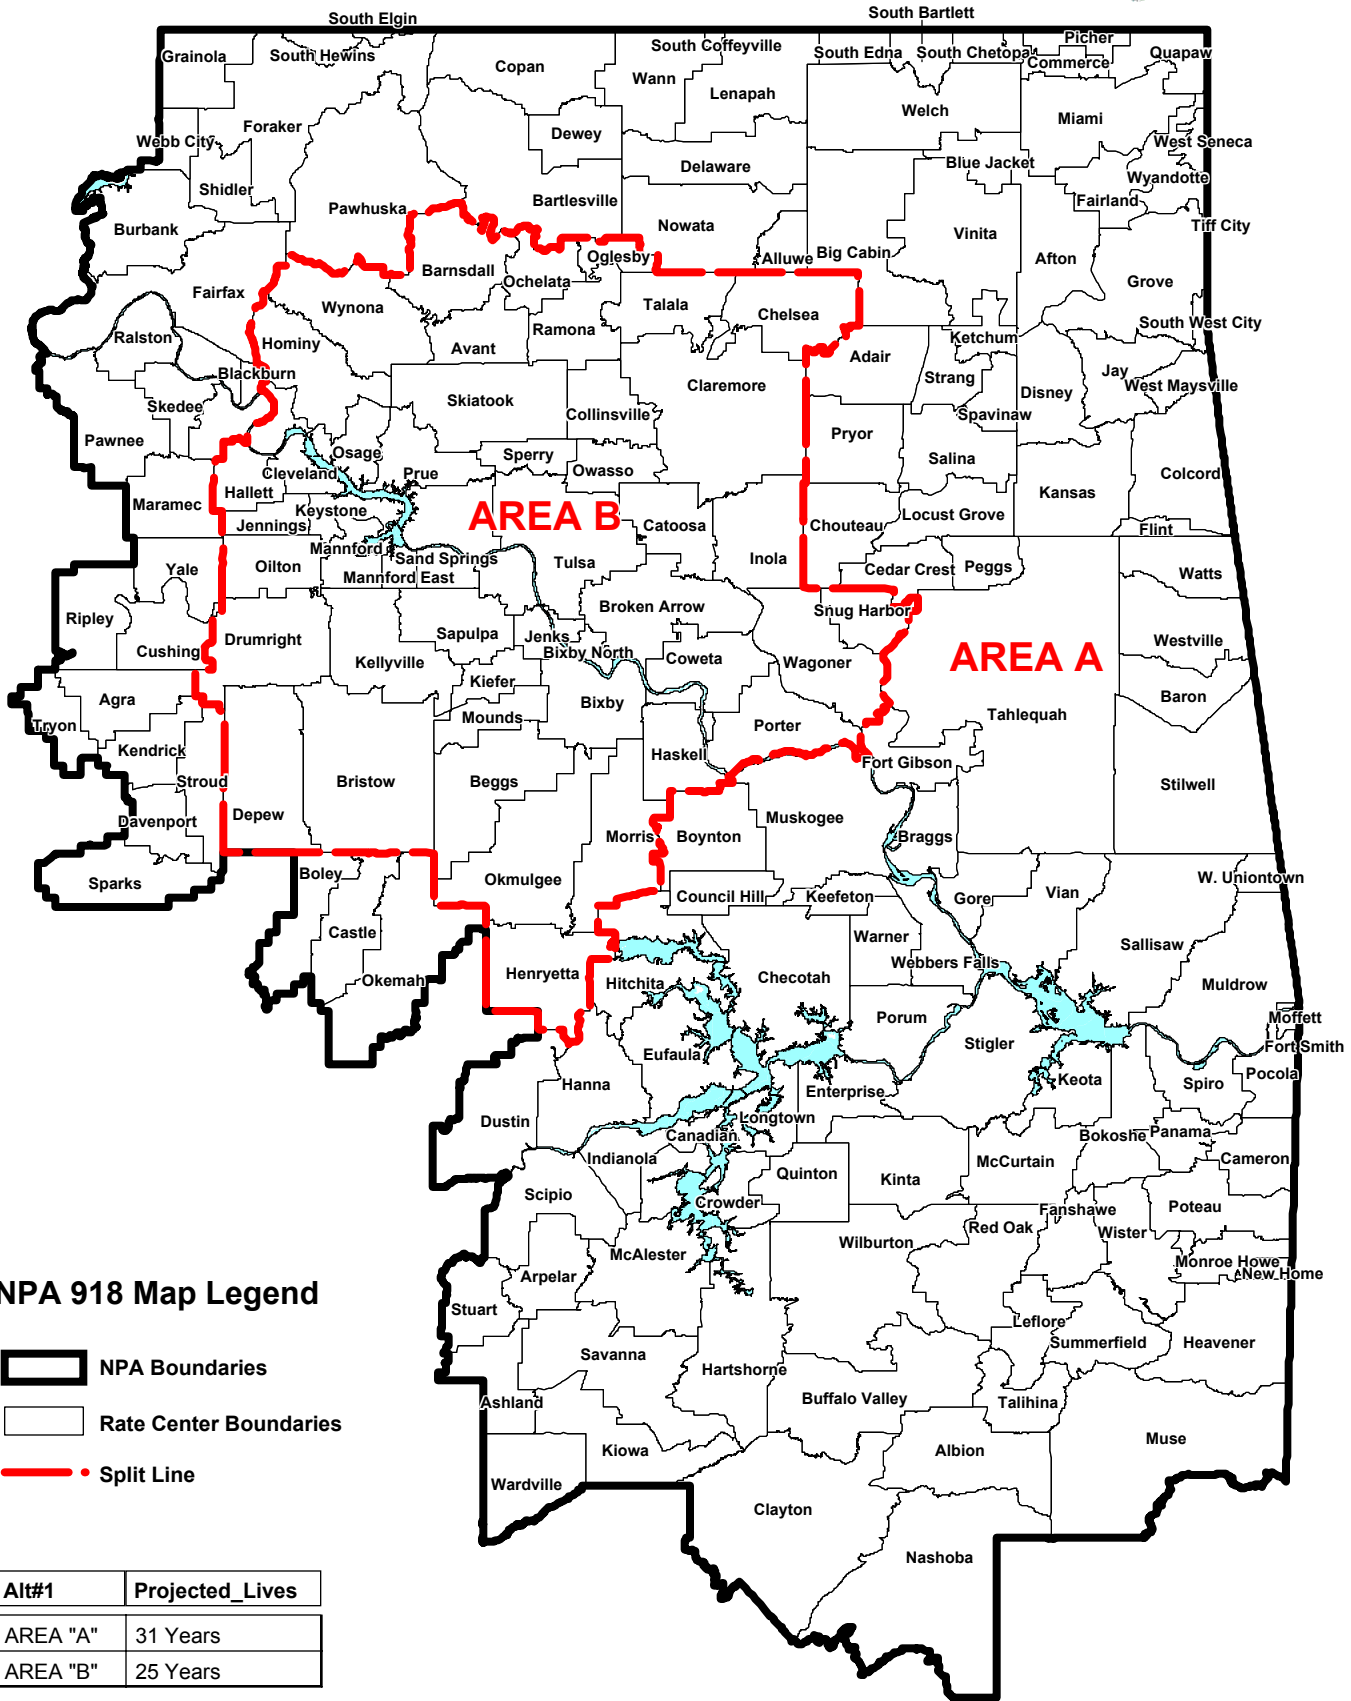

ALTERNATIVE # 1 Geographic Split

NPA 918 Map Legend

- NPA Boundaries
- Rate Center Boundaries
- Split Line

Alt#1	Projected_Lives
AREA "A"	31 Years
AREA "B"	25 Years